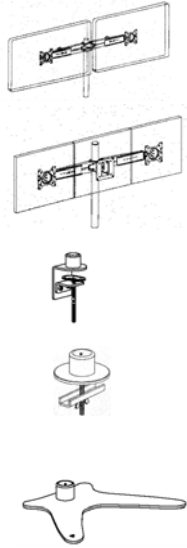

M3 WS Ext

Pre-configured Packages

Order Code	Layout	Crosswing		Pivot		Pole	Mounting			Colour
	row x column	Short	Long	Side (ext)	Centre	Short	Clamp	Grommet	Stand	Graphite
WS-AMM312E	1 x 2	2		2		1				■
WS-AMM313E	1 x 3		2	2	1	1				■
28-BDC008-B							■			■
28-BDC009-B								■		■
28-BDC014-B									■	■

Components

	Order Code	Description	Colour
Crosswing	28-ARM010P	Long crosswing (pair)	Graphite
	28-ARM008P	Short crosswing (pair)	Graphite
Pivot & Pole Joint	28-ETP001-B	Extended pivot for crosswing, X mount (pair)	Black
	28-CPV001-B	Centre pivot on pole joint	Black
	28-POM001	Pole joint	Graphite
Pole	28-POM006-B	14" Short pole	Black
	28-POM007-B	28" Long pole	Black
	28-BDC008-B	Desk clamp for pole	Black
Mounting	28-BDC009-B	Grommet for pole	Black
	28-BDC014-B	Desk stand for pole	Black
Quick Release	28-QRL001-T01	Quick release kit, set of 4 pcs M4x10 button