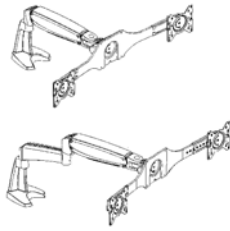

M6 Twin

Pre-configured Packages

Order Code	Forearm	Extension		Crosswing	Base	Mounting			Colour	
	type	No	0	w/ pivot x 2	Tall	Clamp	Grommet	Wall	Silver	Graphite
TWAMK630-S	3	■		■	■	■	■		■	
TWAMK630-B	3	■		■	■	■	■			■
TWAMK631-S	3		■	■	■	■	■		■	
TWAMK631-B	3		■	■	■	■	■			■
TWAMT630-S	3	■		■				■	■	
TWAMT630-B	3	■		■				■		■
TWAMT631-S	3		■	■				■	■	
TWAMT631-B	3		■	■				■		■

* Type 3 : capacity for 2 monitors 7 to 15 lbs ea. (3.2 to 6.8 kg ea.)

Components

	Order Code	Description	Colour
Forearm	28-ARM025-H13-S	M6 forearm, type 3 (18 to 42 lbs without wings attached)	Silver
	28-ARM025-H13-B	M6 forearm, type 3 (18 to 42 lbs without wings attached)	Graphite
Extension	28-EXT002-S	M6 extension, 0 degree	Silver
	28-EXT002-B	M6 extension, 0 degree	Graphite
Mounting	28-BDC005-S	M6 tall deskbase (clamp & grommet), single	Silver
	28-BDC005-B	M6 tall deskbase (clamp & grommet), single	Graphite
	28-WMT003-S	M6 wall bracket, single	Silver
	28-WMT003-B	M6 wall bracket, single	Graphite
Crosswing	28-TPFW001-B	Fixed Wing with Telescopic Pivot	Black
Quick Release	28-QRL001-T01	Quick release kit, set of 4 pcs M4x10 button