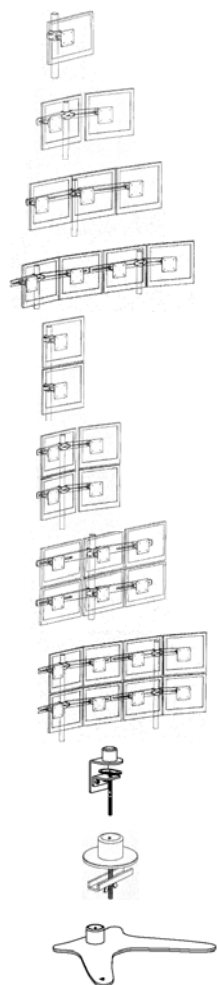

M3 Series

Pre-configured Packages

Order Code	Layout	Crosswing		Pivot		Pole		Mounting			Colour
	row x column	Short	Long	Side	Centre	Short	Long	Clamp	Grommet	Stand	Graphite
AMM311	1 x 1				1	1					■
AMM312	1 x 2	2			2		1				■
AMM313	1 x 3		2	2	1	1					■
AMM314	1 x 4	2	2	4			2				■
AMM321	2 x 1				2		1				■
AMM322	2 x 2	4			4		1				■
AMM323	2 x 3		4	4	2		1				■
AMM324	2 x 4	4	4	8			2				■
28-BDC008-B								■			■
28-BDC009-B									■		■
28-BDC014-B										■	■

Components

	Order Code	Description	Colour
Crosswing	28-ARM010P	Long crosswing (pair)	Graphite
	28-ARM008P	Short crosswing (pair)	Graphite
Pivot & Pole Joint	28-JBP009P-H	Ball joint pivot (pair)	Graphite
	28-POM001	Pole joint	Graphite
Pole	28-POM001-JBP	Pole joint with centre ball joint pivot	Graphite
	28-POM006-B	14" Short pole	Black
Mounting	28-POM007-B	28" Long pole	Black
	28-BDC008-B	Desk clamp for pole	Black
	28-BDC009-B	Grommet for pole	Black
Joint kit	28-BDC014-B	Desk stand for pole	Black
	28-ARM015	Joint kit for crosswings	Black