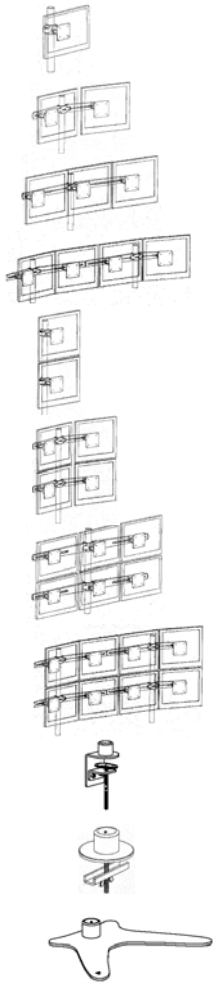

M3 Series

Pre-configured Packages

Order Code	Layout	Crosswing		Pivot		Pole		Mounting			Colour
	row x column	Short	Long	Side	Centre	Short	Long	Clamp	Grommet	Stand	Graphite
AMM311	1 x 1				1	1					■
AMM312	1 x 2	2			2		1				■
AMM313	1 x 3		2		2	1	1				■
AMM314	1 x 4	2	2		4		2				■
AMM321	2 x 1					2		1			■
AMM322	2 x 2	4			4			1			■
AMM323	2 x 3		4		4	2		1			■
AMM324	2 x 4	4	4		8			2			■
28-BDC008-B								■			■
28-BDC009-B									■		■
28-BDC014-B										■	■

Components

	Order Code	Description	Colour
Crosswing	28-ARM010P	Long crosswing (pair)	Graphite
	28-ARM008P	Short crosswing (pair)	Graphite
Pivot & Pole Joint	28-JBP009P-H	Ball joint pivot (pair)	Graphite
	28-POM001	Pole joint	Graphite
Pole	28-POM001-JBP	Pole joint with centre ball joint pivot	Graphite
	28-POM006-B	14" Short pole	Black
Mounting	28-POM007-B	28" Long pole	Black
	28-BDC008-B	Desk clamp for pole	Black
	28-BDC009-B	Grommet for pole	Black
Joint kit	28-BDC014-B	Desk stand for pole	Black
	28-ARM015	Joint kit for crosswings	Black